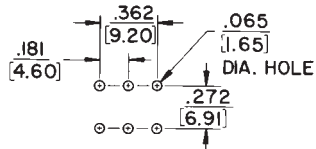

SWITCHCRAFT, INC. 5555 N. Elston Ave.
 Chicago, IL 60630 • 773 792-2700 • FAX: 773 792-2129
www.switchcraft.com

SIDE-SLIDE®/MINIATURE SLIDE SWITCHES

**RECOMMENDED PC
 BOARD LAYOUT
 (Component Side)**

62206L

62206L - WITH MOUNTING EARS
 C62206L - WITHOUT MOUNTING EARS